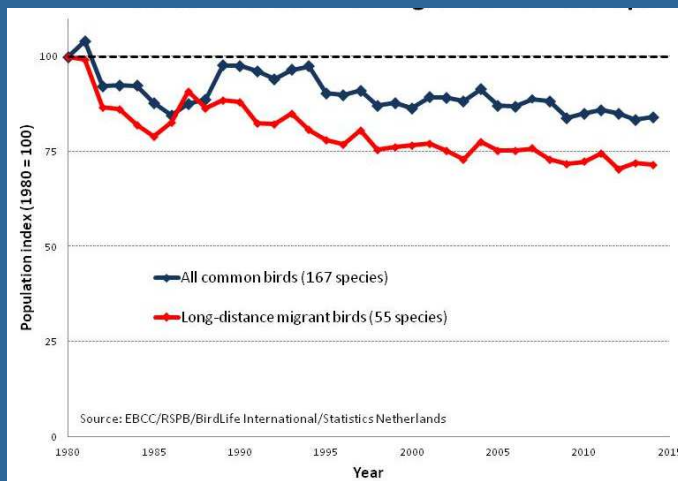

The inaugural MLSG meeting was hosted at the Institute for Avian Research, Wilhelmshaven, in March 2014. We are now developing the MLSG and migratory bird conservation needs research at the flyway scale.

Join our network!

Want to become a member?

In order to facilitate the website, meetings and make it possible for anybody, anywhere to be part of our growing community, we ask for a small annual fee. In return you can upload your profile to our website, access restricted parts of our website, set up a sub-group for e.g. a species or region and get news related to migrating landbirds. Also, you will be the first to be informed about upcoming MLSG meetings (plus you will get a discount), and if that were not enough, we give you the option to obtain the unique MLSG t-shirt at a discounted price!

Find the annual fees below. Information on payment options can be found on the other side of this leaflet.

Student member or Resident of low-income country - 15,- EUR annually -
MLSG T-shirt 7,50 EUR

Ordinary member - 25,- EUR annually -
MLSG T-shirt 5,- EUR

Supporting member - 40,- EUR annually -
MLSG T-shirt 2,50 EUR

Founding member - 75,- EUR annually -
MLSG T-shirt FREE